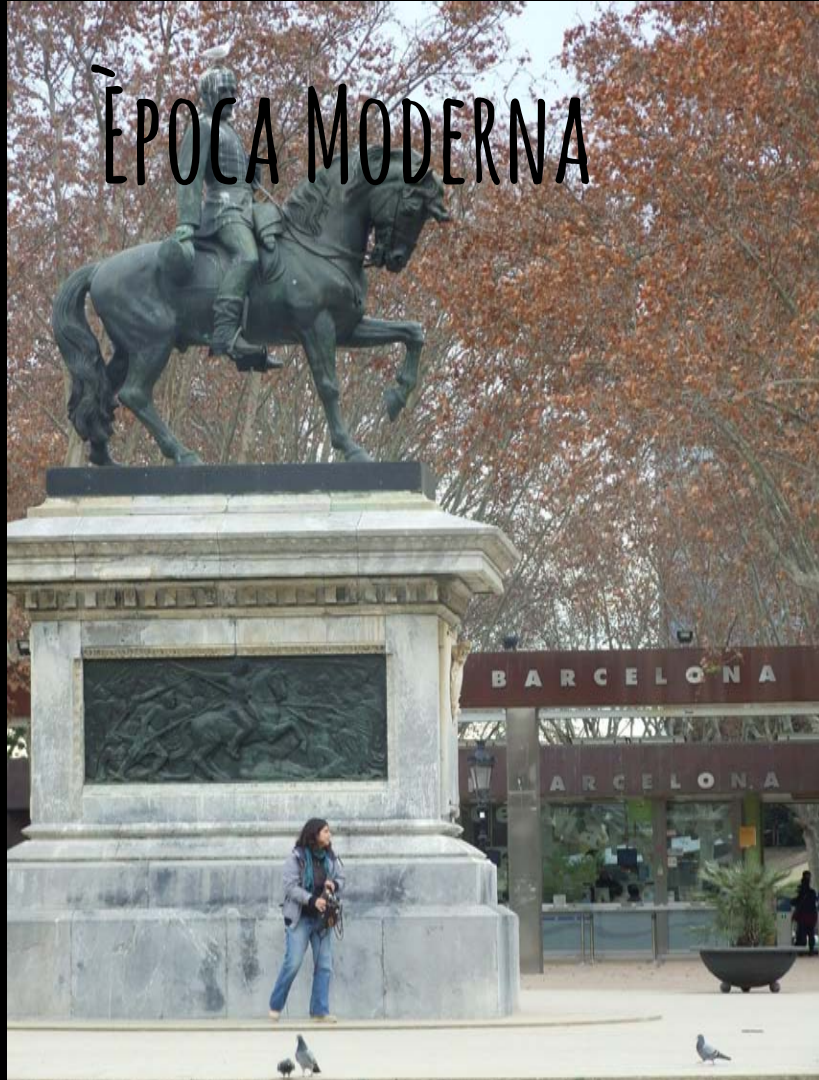

ÉPOCA MODERNA