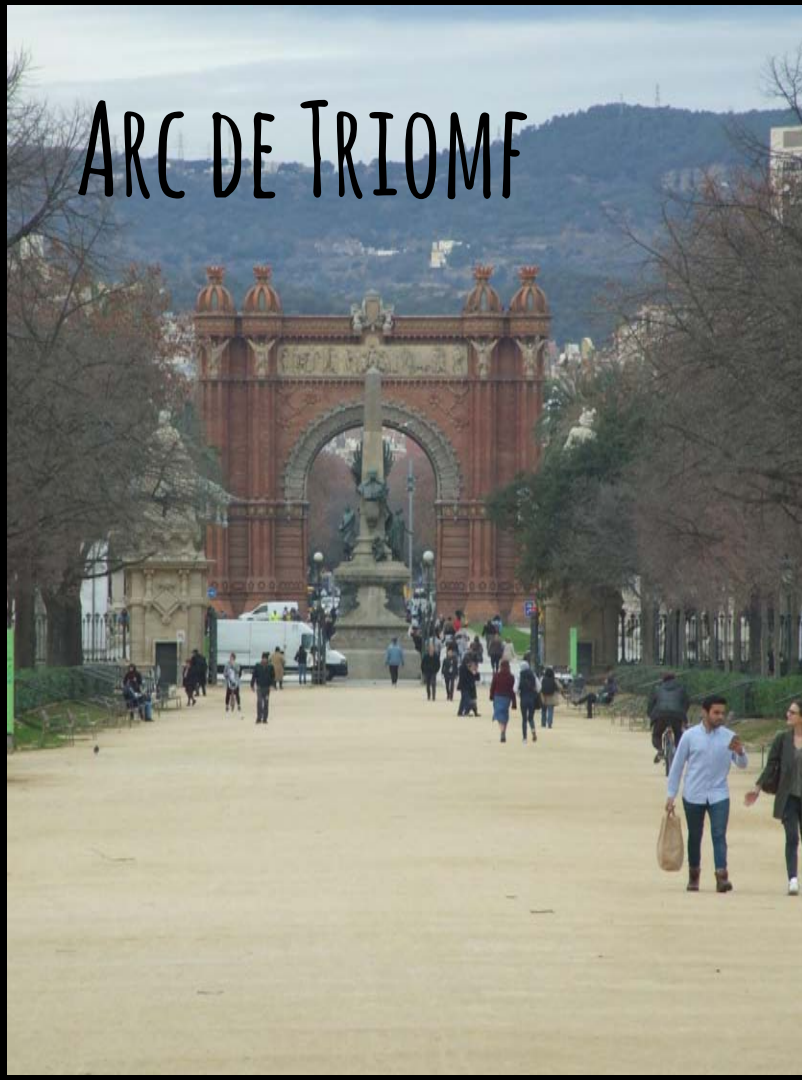

A close-up photograph of a seagull, likely a Mediterranean Gull, standing on a grey asphalt surface. The bird has white plumage on its head and neck, with brown and black mottled feathers on its wings and back. Its beak is dark and pointed. The background is a blurred asphalt surface.

CATEDRAL DE
BARCELONA PER
DARRERA

CATEDRAL DE BARCELONA

The image shows a detailed view of the Torre de la Catedral de Barcelona. The structure is built from light-colored stone blocks. It features a series of tall, slender columns that support a series of pointed Gothic arches. The arches are decorated with intricate carvings and small statues. The overall appearance is that of a well-preserved historical building. The text 'TORRE DE LA CATEDRAL DE BARCELONA' is overlaid on the right side of the image in a black, serif font.

ÉPOCA MODERNA

PARLAMENT DE
CATALUNYA

EDAT CONTEMPORÀNIA

ÈPOCA MODERNA

CASTELL DELS TRES
DRAGONS

ÈPOCA MODERNA ESTÀTUA EL DESCONSOL

PARC DE LA
CIUTADELLA

ARC DE TRIOMF

ARC DE TRIOMF

SEGLE XIX CASA BATLLÓ

SEGLE XX

PASSEIG MARÍTIM

BARCINO

GRÀCIES